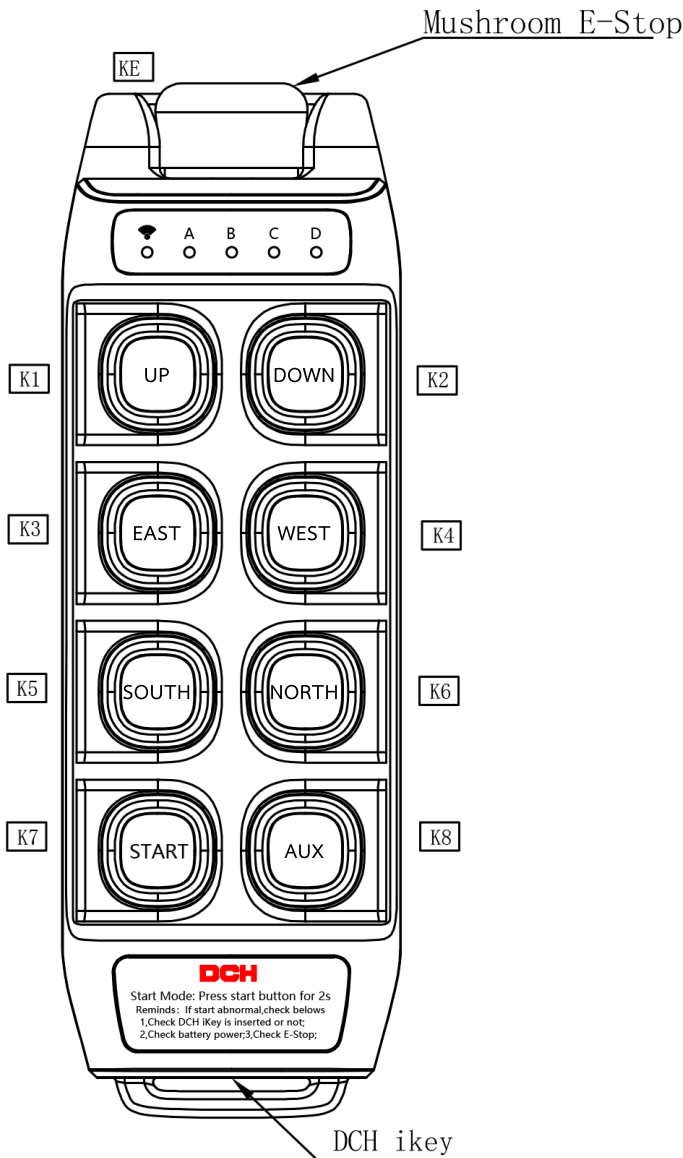

DCH-H21

Cable no

1. The first, second and third lines each line two buttons interlock;
2. E-stop: top red mushroom;
3. Start mode: Press start button for 2 seconds;
4. 2AA battery;
5. iKey is on the bottom;
6. Relay capacity: 250VAC/10A