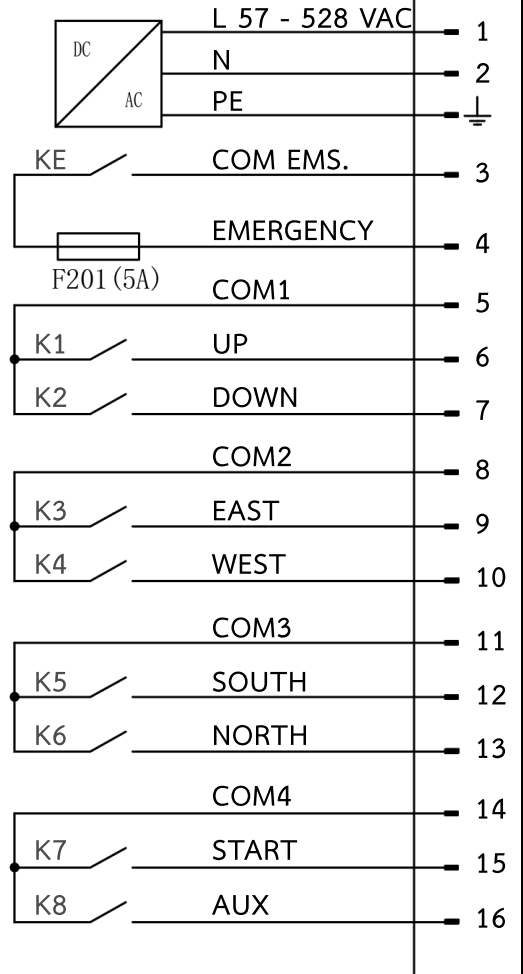

DCH-H21

Cable no

1. The first, second and third lines each line two buttons interlock;
2. E-stop: top red mushroom;
3. Start mode: Press start button for 2 seconds;
4. 2AA battery;
5. iKey is on the bottom;
6. Relay capacity: 250VAC/10A

	Model	DCH-H21	DATE	
	Design by	Nopparath		
	Distributor : ND FUSION SKILL CO.,LTD TEL : 0 2550 7471 www.ndfusion.co.th			